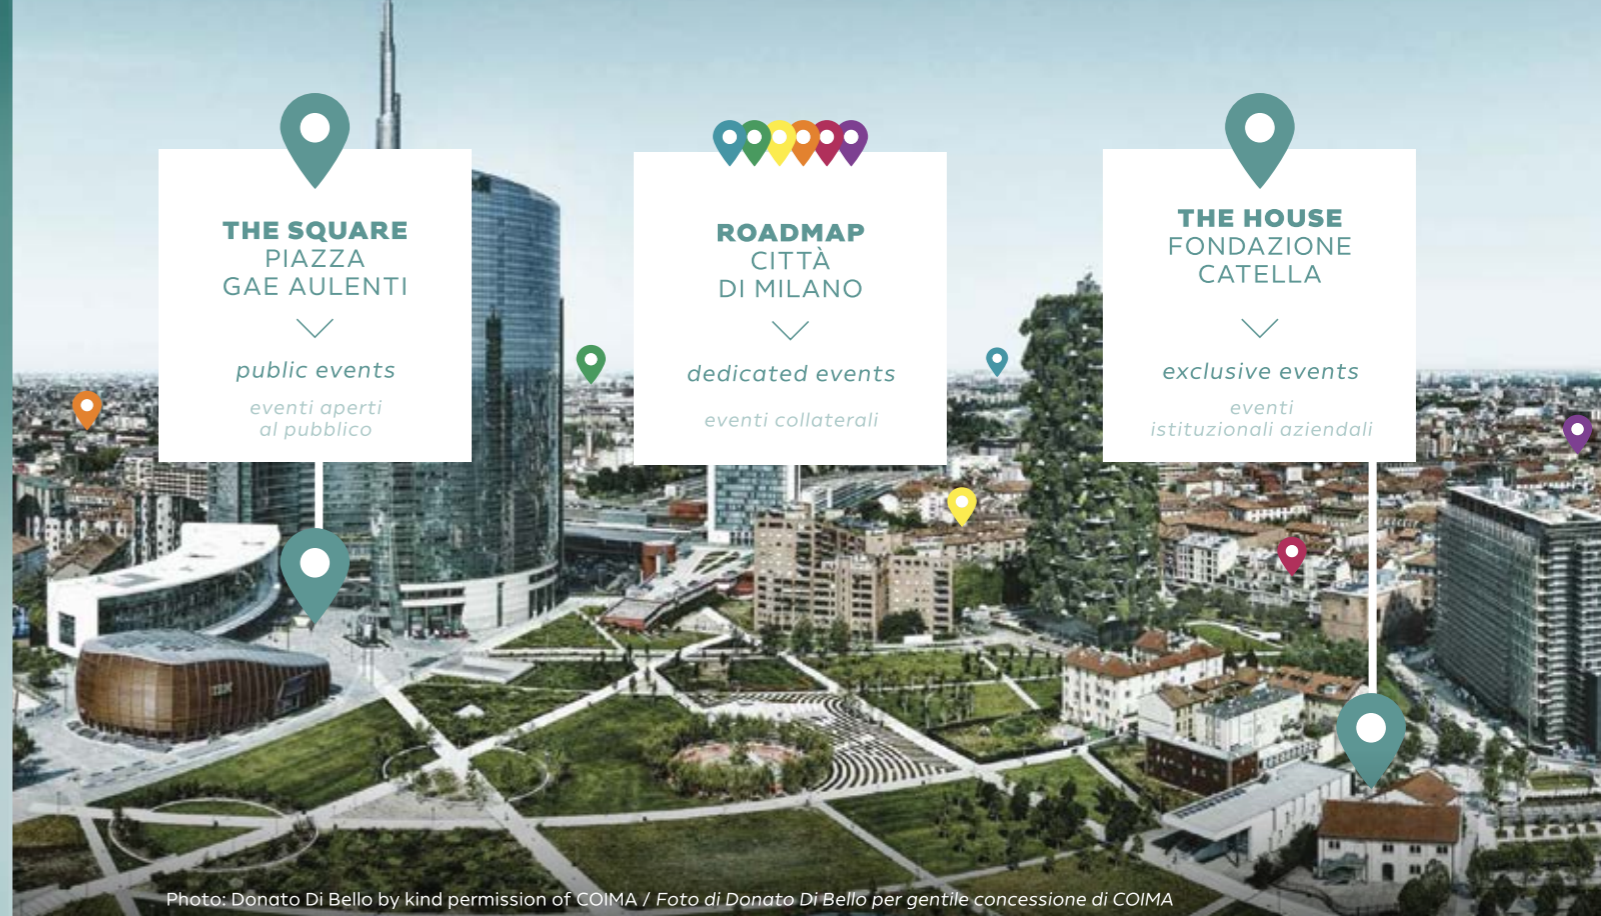

VISION MILAN GLASS WEEK

focusing on a sustainable future

5-8
october
2021

5-8
ottobre
2021

Photo: Donato Di Bello by kind permission of COIMA / Foto di Donato Di Bello per gentile concessione di COIMA

SCAN THE QR CODE AND DISCOVER THE GLASS WEEK PROGRAMME.